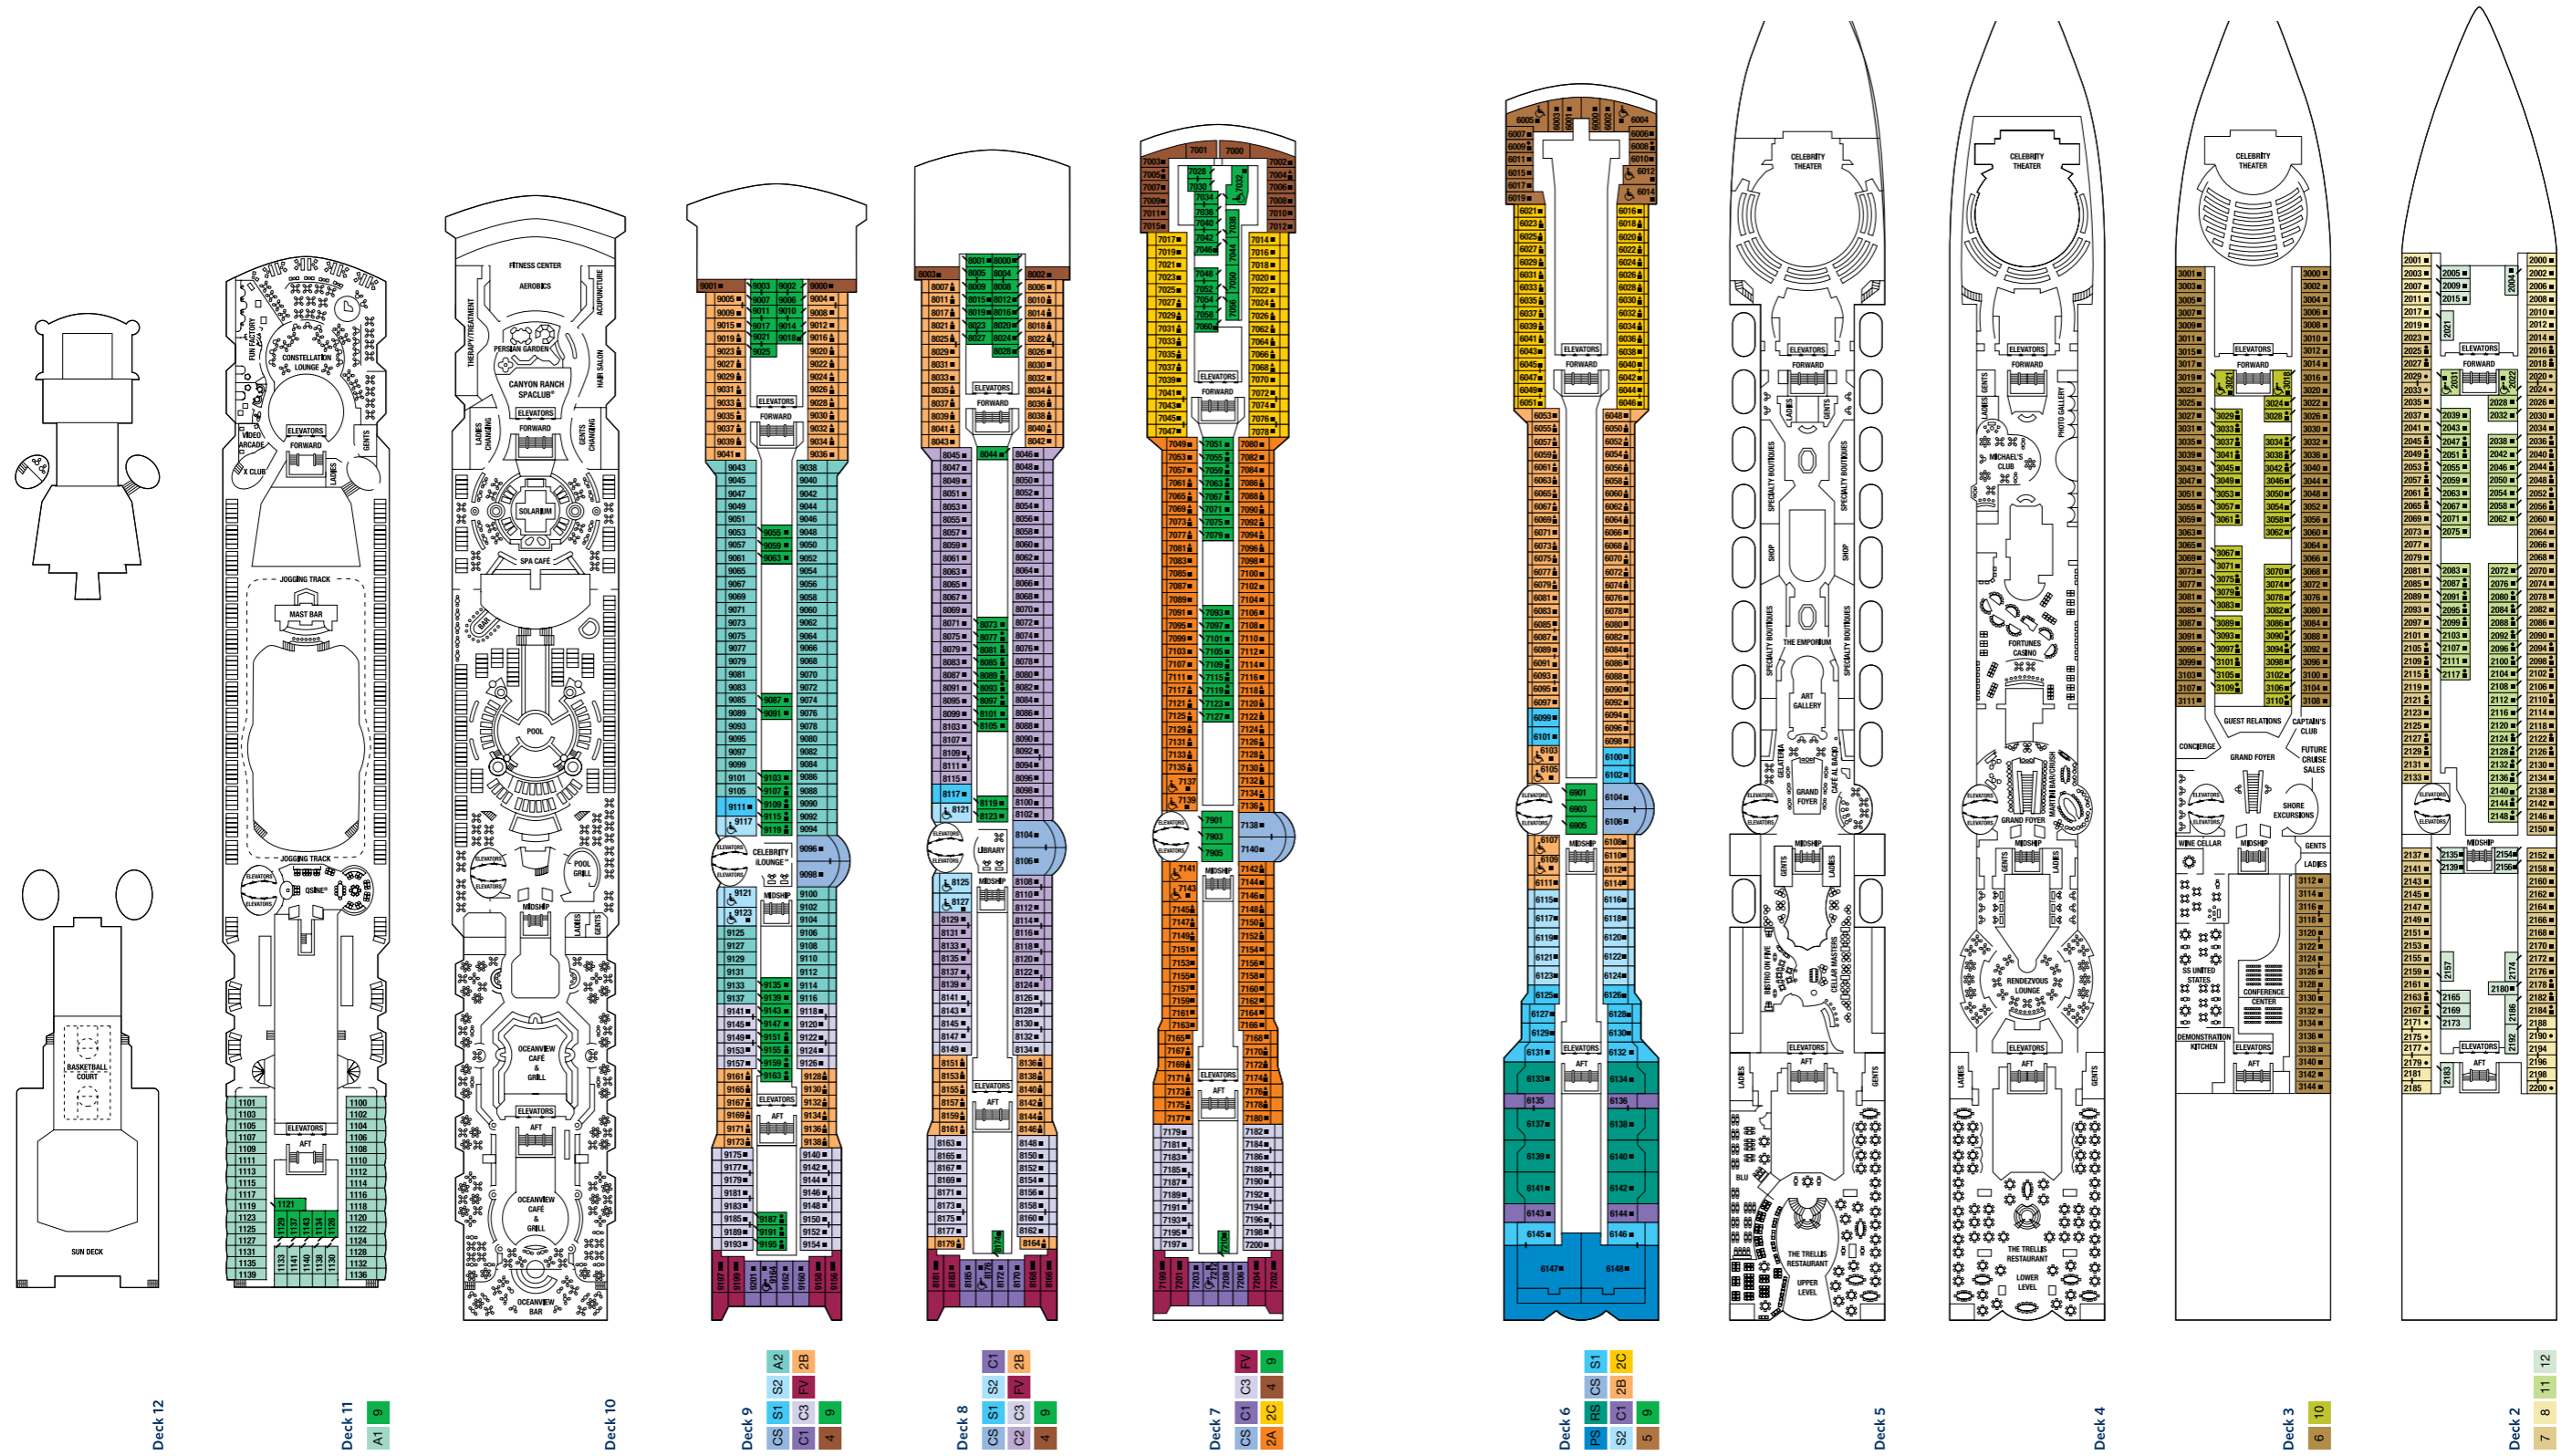

# Celebrity Infinity® Deck Plans

**Celebrity Infinity®**  
Occupancy: 2,170  
Tonnage: 90,940  
Length: 965 ft (294m)  
Electric Current: 110/220AC  
Ship's Registry: Malta  
Entered Service: 2001  
Refurbished: 2011

Staterooms 6016, 6018, 6020, 6021, 6023, 6025, 7014, 7016, 7017, 7018, 7019, 8006, 8007, 8043, 8090, 8092, 8106, 9004, 9005, 9034, 9039 and 9041 have partially obstructed views. Staterooms 6102, 6108, 7136, 7142, 8102, 8108, 9094 and 9100 have smaller balconies that are semi-private. Staterooms 8121, 8125, 8127, 9117, 9121 and 9123 have roll-in showers, no bathtubs. Suites 6145 and 6146 feature standard glass doors to balcony. Medical Facility is located midship on Deck 1 (not shown).

Deck plan shown is Celebrity Infinity, which represents an example of a Millennium Class ship. Facilities and venues may vary by ship. The deck plan is designed to give an overview of the layout of a typical Millennium Class ship, indicating the location of facilities and staterooms by stateroom number. The deck plan is not an exact blueprint or to scale, and is subject to change. Should you have specific needs or require additional information regarding a particular stateroom, please contact our Reservations Department, your travel agent or cruise specialist.