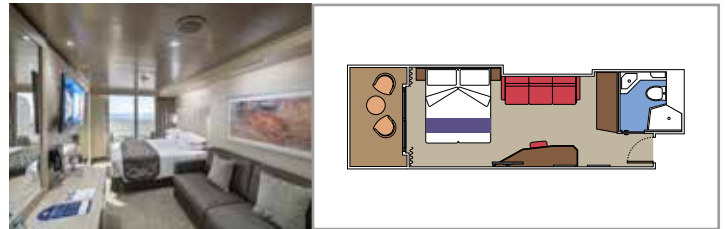

DELUXE BALCONY

BR2

≈17
≈5
11-12
4

› Medium deck location