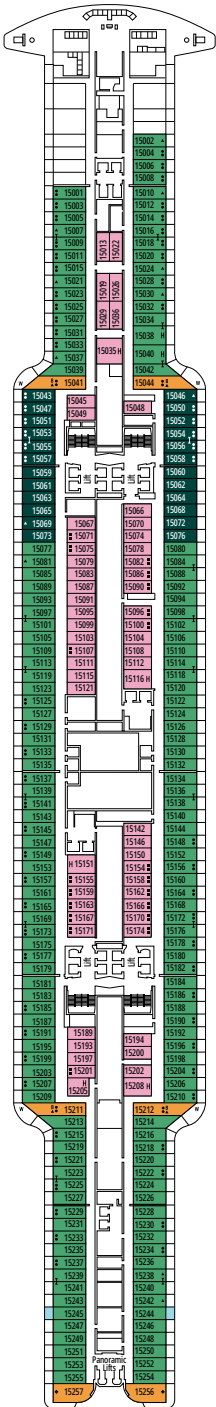

DECK 15
CAPE BYRON