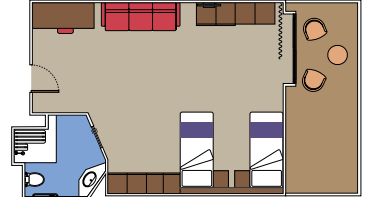

BALCONY

Available in:

- › **Balcony Aurea (BA)**
  cabin size ≈26m²; balcony size ≈14m²; best ship location (deck 9)
- › **Deluxe Balcony**
  cabin size ≈26m²; balcony size ≈7m²;
  (BR4) top deck location (deck 15); **(BR3)** high deck location (deck 13-14)
  (BR2) Medium deck location (deck 11-12); **(BR1)** low deck location (deck 10)