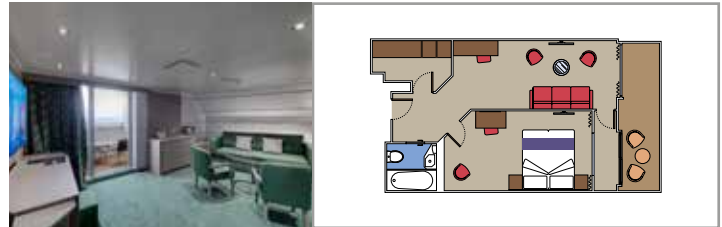

 Deck location

 Accommodating up to

SUITE AUREA

INCLUDED FACILITIES

- Some Suites have balcony with private whirlpool
- Sitting area with sofa
- Spacious wardrobe
- Comfortable double bed or single beds (on request)
- Bathroom with shower or bathtub, vanity area with hairdryer
- Interactive TV, telephone, safe, minibar and air conditioning
- Wifi connection available (for a fee)

TWO-BEDROOM GRAND SUITE AUREA

SD

 ≈49
  ≈17
  11-14
  6

- > Sitting area with sofa or separate living area
- > Two bathrooms, one with bathtub and one with shower, vanity areas with hairdryers
- > 2 bedrooms, one with double bed and one with two single beds
- > Walk-in wardrobe

GRAND SUITE AUREA

SX

 ≈35-49
  ≈10-21
  9-13
  5

- > Sitting area with sofa or separate living area
- > Walk-in wardrobe

PREMIUM SUITE AUREA WITH WHIRLPOOL

SLW

 ≈28
  ≈7
  9-15
  5

- > Balcony with private whirlpool bath
- > Sitting area with sofa
- > Spacious wardrobe