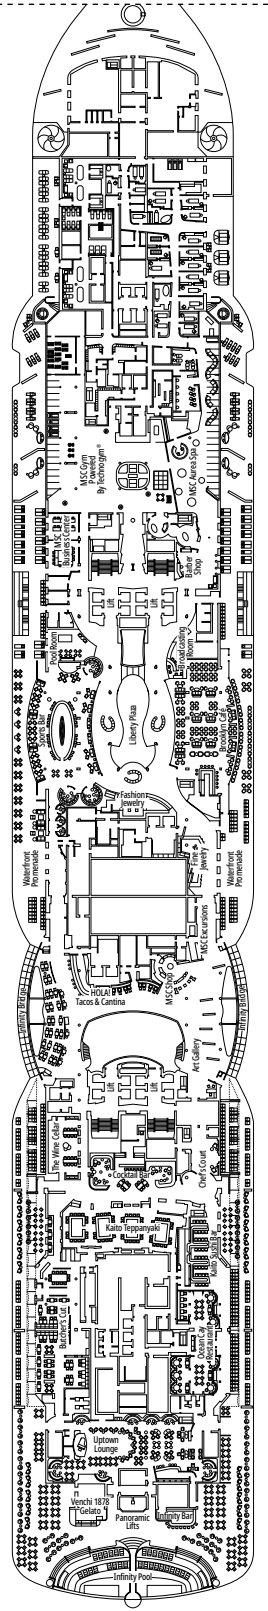

DECK 8
OCEAN CAY