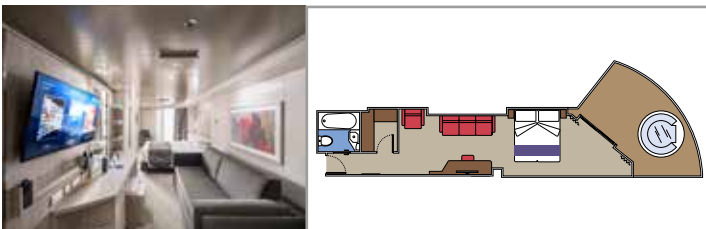

 Deck location

 Accommodating up to

SUITE AUREA

INCLUDED FACILITIES

- Some Suites have balcony with private whirlpool
- Sitting area with sofa
- Spacious wardrobe
- Comfortable double bed or single beds (on request)
- Bathroom with shower or bathtub, vanity area with hairdryer
- Interactive TV, telephone, safe, minibar and air conditioning
- Wifi connection available (for a fee)

GRAND SUITE AUREA

SX

 ≈35-49
  ≈10-21
  9-13
  5

- > Sitting area with sofa or separate living area
- > Walk-in wardrobe

PREMIUM SUITE AUREA WITH WHIRLPOOL

SLW

 ≈28
  ≈7
  9-15
  5

- > Balcony with private whirlpool bath
- > Sitting area with sofa
- > Spacious wardrobe