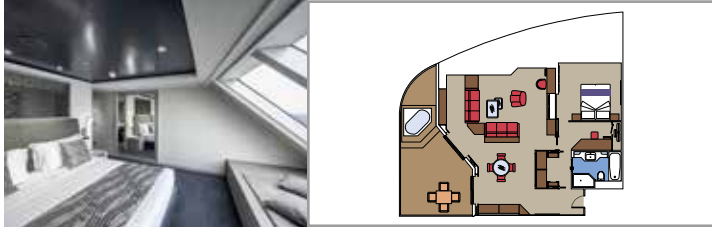

INCLUDED FACILITIES

- Luxury suites with premium interiors
- Some Suites have balcony with private whirlpool
- Spacious wardrobe
- Comfortable double bed or single beds (on request)
- Bathroom with shower and/or bathtub, vanity area with hairdryer
- Interactive TV, telephone, safe, mini bar and air conditioning
- Wifi connection included

MSC YACHT CLUB OWNER'S SUITE YC4

≈98
≈25
19
4

- › Large balcony with private whirlpool bath and outdoor living area
- › Separate living area and dining room
- › Walk-in wardrobe and luggage storage
- › Panoramic glass wall