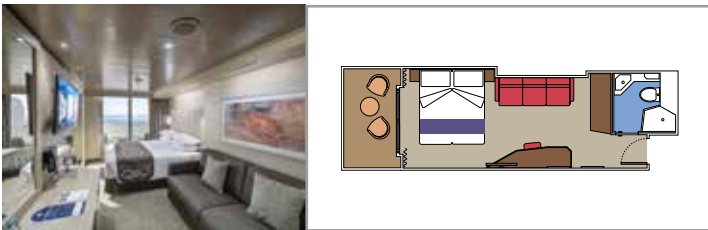

DELUXE BALCONY

BR1

≈17
≈5
9-10
4

› Low deck location

The images are representative only. Size, layout and furniture may vary (within the same cabin category).

Cabin size (m²)

Balcony size (m²)

Deck location

Accommodating up to