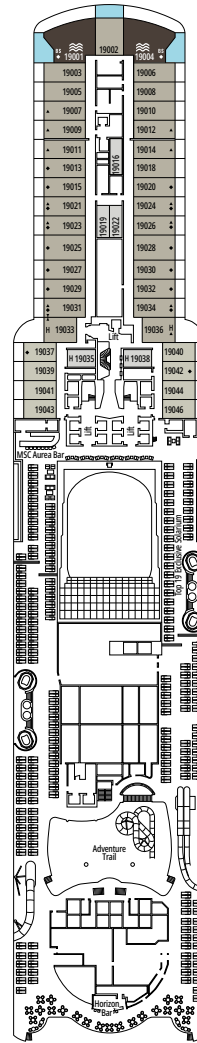

DECK 15
CAPE BYRON

DECK 20
LA JUMENT