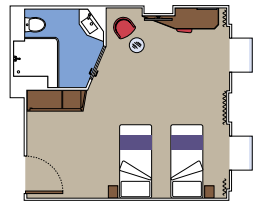

OCEAN VIEW

Available in:

- › **Deluxe Ocean View (OR1)**
  cabin size ≈26m²; low deck location (deck 5)