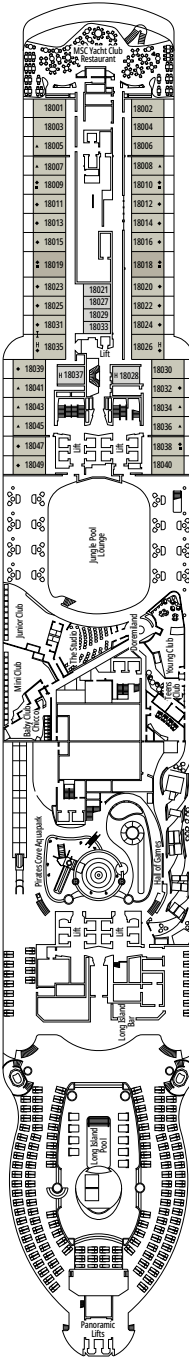

DECK 15
CAPE BYRON

DECK 20
LA JUMENT