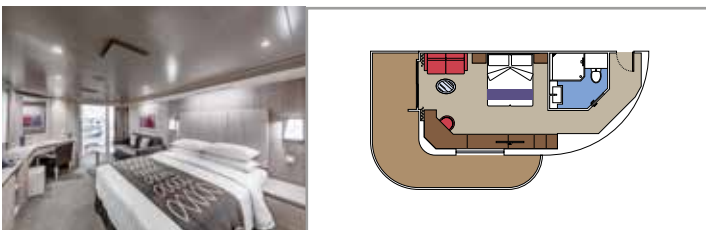

 Deck location

 Accommodating up to

SUITE AUREA

INCLUDED FACILITIES

- Some Suites have balcony with private whirlpool
- Sitting area with sofa
- Spacious wardrobe
- Comfortable double bed or single beds (on request)
- Bathroom with shower or bathtub, vanity area with hairdryer
- Interactive TV, telephone, safe, minibar and air conditioning
- Wifi connection available (for a fee)

GRAND SUITE AUREA

SX

 ≈35-49
  ≈10-21
  9-13
  5

- > Sitting area with sofa or separate living area
- > Walk-in wardrobe

PREMIUM SUITE AUREA WITH WHIRLPOOL

SLW

 ≈28
  ≈7
  9-15
  5

- > Balcony with private whirlpool bath
- > Sitting area with sofa
- > Spacious wardrobe

PREMIUM SUITE AUREA WITH TERRACE

SLT

 ≈28
  ≈38
  9
  4

- > Sitting area with sofa
- > Spacious wardrobe

PREMIUM SUITE AUREA

SL1

 ≈26-32
  ≈9-14
  9-15
  4

- > Sitting area with sofa
- > Spacious wardrobe

JUNIOR SUITE AUREA

SM

 ≈17
  ≈16
  9
  4

- > Sitting area with sofa
- > Spacious wardrobe

The images are representative only. Size, layout and furniture may vary (within the same cabin category).

 Cabin size (m²)