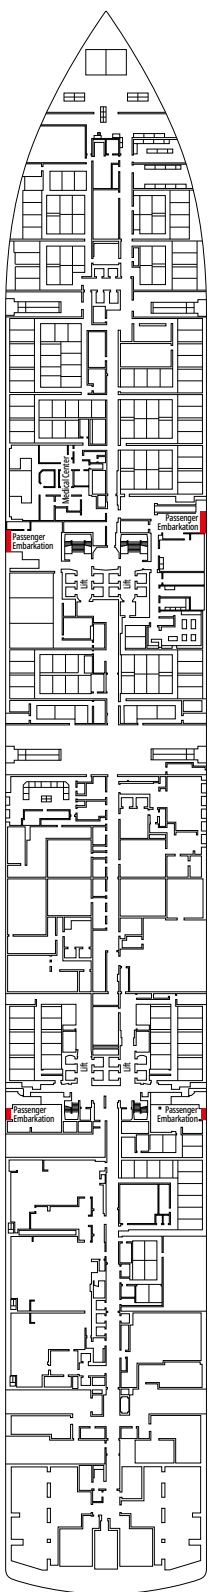

DECK 4
FAROL DA BARRA