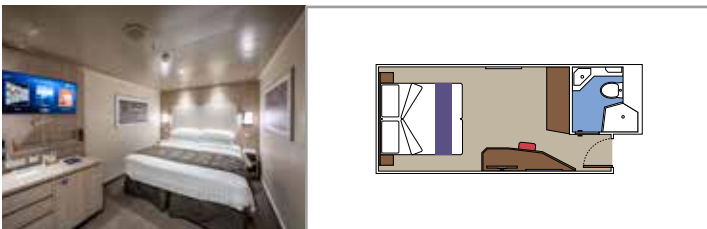

DELUXE INTERIOR

IR1

≈14
5-10
4

› Low deck location

The images are representative only. Size, layout and furniture may vary (within the same cabin category).

Cabin size (m²)

Balcony size (m²)

Deck location

Accommodating up to