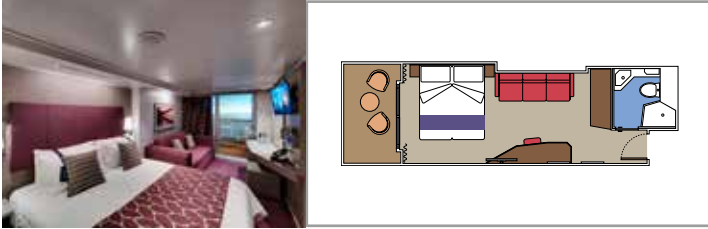

BALCONY

INCLUDED FACILITIES

Balcony*

Sitting area with sofa

Comfortable double bed or single beds (on request)

Bathroom with shower or bathtub, vanity area with hairdryer

Interactive TV, telephone, safe, minibar and air conditioning

Wifi connection available (for a fee)

*Some cabins have a metal balcony front, instead of glass.

DELUXE BALCONY AUREA

BA

≈17
≈5
9-15
4

› Best ship position