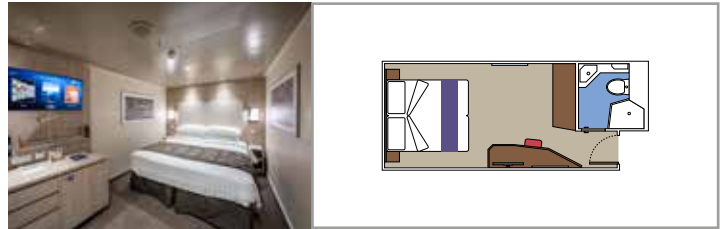

DELUXE INTERIOR

IR2

≈14
11-15
4

› Medium deck location