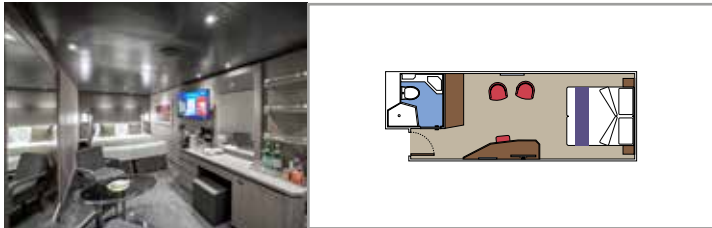

MSC YACHT CLUB INTERIOR SUITE YIN

 ≈21
  16-19
  2

- › Spacious wardrobe

The images are representative only. Size, layout and furniture may vary (within the same cabin category).

 Cabin size (m²)

 Balcony size (m²)

 Deck location

 Accommodating up to

SUITE AUREA

INCLUDED FACILITIES

- Some Suites have balcony with private whirlpool
- Sitting area with sofa
- Spacious wardrobe
- Comfortable double bed or single beds (on request)
- Bathroom with shower or bathtub, vanity area with hairdryer
- Interactive TV, telephone, safe, minibar and air conditioning
- Wifi connection available (for a fee)