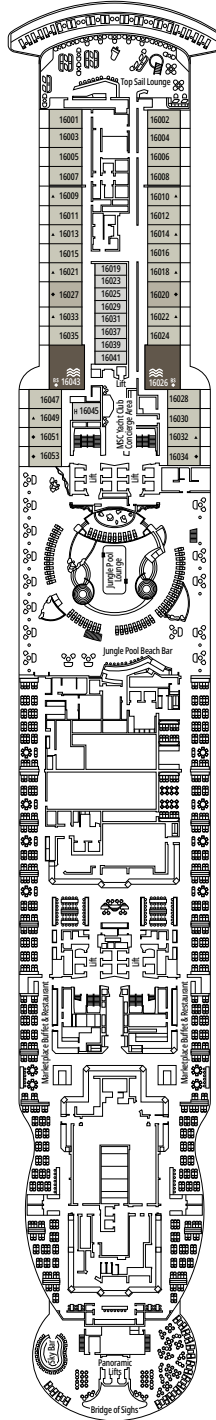

DECK 15
CAPE BYRON

DECK 20
LA JUMENT