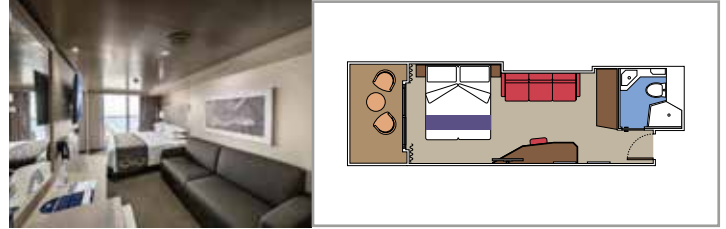

DELUXE BALCONY

BR4

≈17
≈5
15
4

› Top deck location