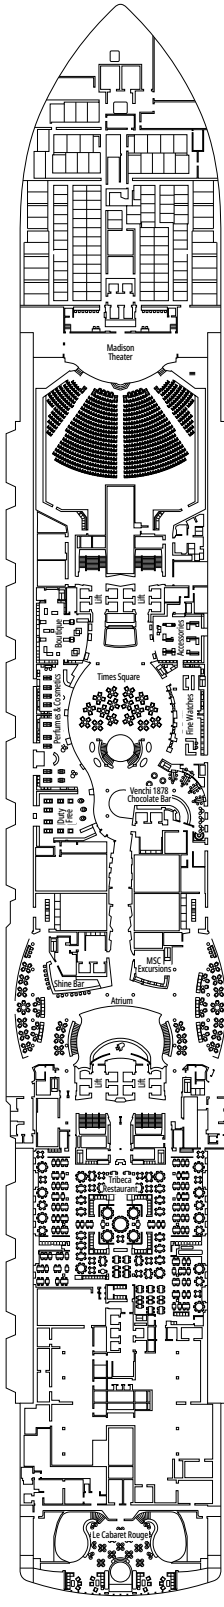

DECK 6
GREEN POINT