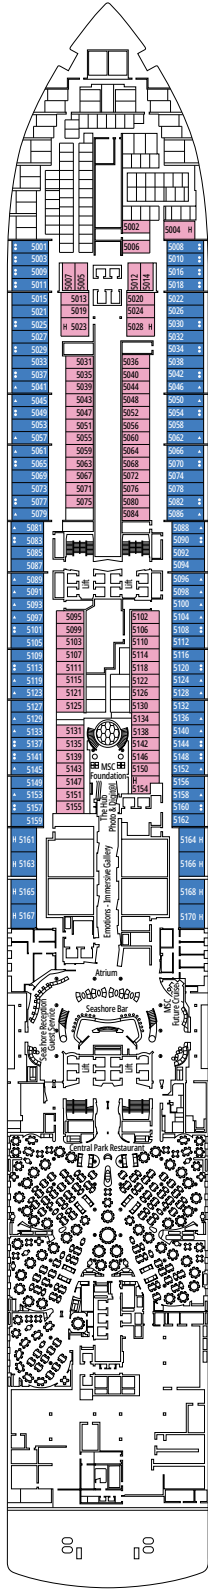

DECK 5
TORRE DE HÉRCULES