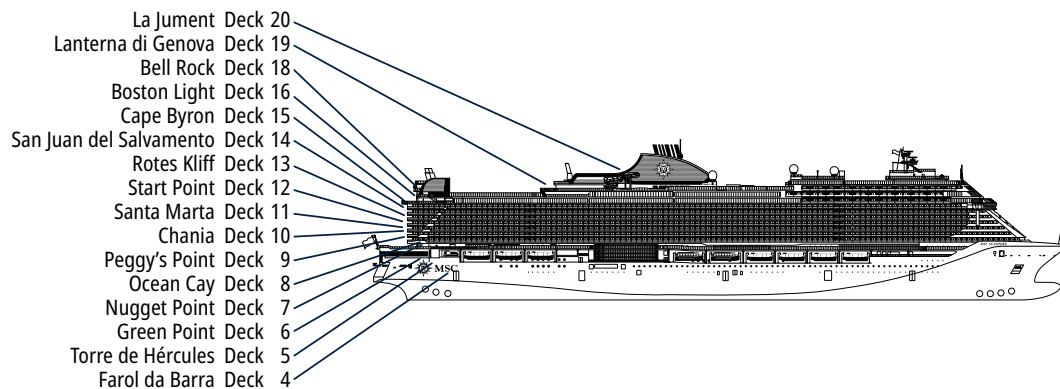

MSC SEASHORE

TECHNICAL SHEET

TECHNICAL CHARACTERISTICS OF THE SHIP

LONG ISLAND POOL

TECHNICAL CHARACTERISTICS OF THE SHIP

GROSS TONNAGE	169.400
LENGTH / BEAM / HEIGHT	339 m / 41 m / 74 m
SURFACE AREA	450.000 m ² , included 36.800 m ² public areas
PUBLIC AREA RATIO	7,6 m ² per passenger
DECKS	20, included 15 for guests
LIFTS	33, included 19 for guests (incl. 2 panoramics)
VOLTAGE (IN CABIN)	110/220 volts
MAXIMUM SPEED	21,8 knots
STABILISERS	Stabilised with 2 fins
NUMBER OF PASSENGERS	5.877
NUMBER OF CABINS	2.270, included 74 for guests with disabilities or reduced mobility
CREW MEMBERS	Approx. 1.648
POOLS	5, included 1 with sliding roof and 1 for the MSC Yacht Club
WHIRLPOOLS	2 whirlpool baths with up to 20 seats, 2 for the MSC Yacht Club, 28 Suites and 2 Royal Suites with private whirlpool bath
ENVIRONMENTAL TECHNOLOGY	AWT-Advanced Water Treatment, Energy Saving & Monitoring System, scrubber and exhaust gas treatment, LED Light technology