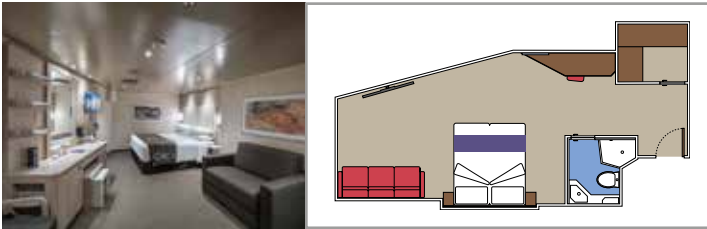

 Deck location

 Accommodating up to

SUITE AUREA

INCLUDED FACILITIES

- Some Suites have balcony with private whirlpool
- Sitting area with sofa
- Spacious wardrobe
- Comfortable double bed or single beds (on request)
- Bathroom with shower or bathtub, vanity area with hairdryer
- Interactive TV, telephone, safe, minibar and air conditioning
- Wifi connection available (for a fee)

 Accommodating up to

OCEAN VIEW

INCLUDED FACILITIES

- Window with sea view
- Comfortable double bed or single beds (on request)
- Bathroom with shower, vanity area with hairdryer
- Interactive TV, telephone, safe, minibar and air conditioning
- Wifi connection available (for a fee)

 Accommodating up to

INTERIOR

INCLUDED FACILITIES

Comfortable double bed or single beds (on request)*

Bathroom with shower, vanity area with hairdryer

Interactive TV, telephone, safe, minibar and air conditioning

Wifi connection available (for a fee)

* Some cabins for guests with disabilities or reduced mobility have twin beds that can't be converted into double beds.

PREMIUM INTERIOR

IL1

 ≈28
  10
  5

DELUXE INTERIOR