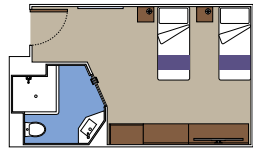

Bathroom with shower or bathtub, vanity area with hairdryer

Interactive TV, telephone, safe, minibar and air conditioning

Wifi connection available (for a fee)

*Some cabins have a metal balcony front, instead of glass.

IR2

 ≈14
  11-15
  4

› Medium deck location

DELUXE INTERIOR

IR1

 ≈14
  5-10
  4

› Low deck location

The images are representative only. Size, layout and furniture may vary (within the same cabin category).

 Cabin size (m²)

 Balcony size (m²)

 Deck location

 Accommodating up to

FACILITIES FOR GUESTS WITH DISABILITIES OR REDUCED MOBILITY

BALCONY CABIN FOR GUESTS WITH DISABILITIES OR REDUCED MOBILITY

MSC YACHT CLUB

Available in:

- › **MSC Yacht Club Grand Suite (YCP)**
cabin size ≈33m²; balcony size ≈25m²; deck 19
- › **MSC Yacht Club Deluxe Suite (YC1)**
cabin size ≈33m²; balcony size ≈25m²; deck 18
- › **MSC Yacht Club Interior Suite (YIN)**
cabin size ≈21m²; deck 16-19