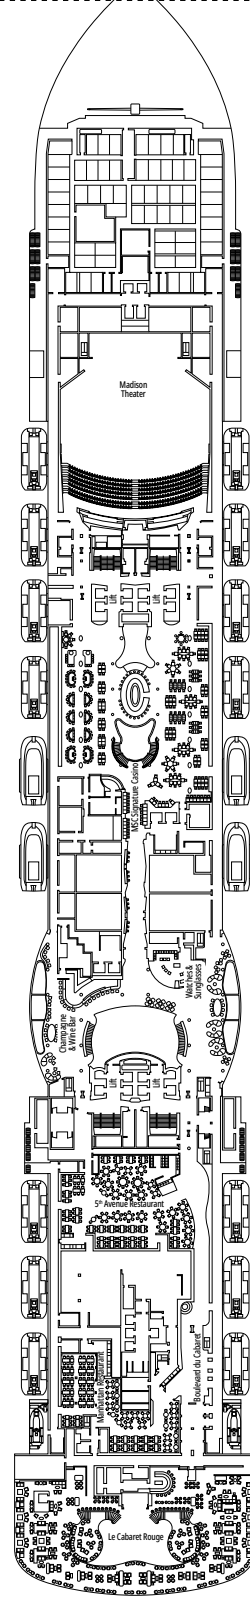

DECK 7
NUGGET POINT