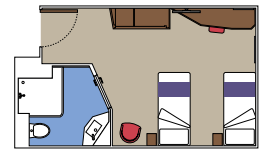

INTERIOR

Available in:

- › **Deluxe Interior (IR2)**
  cabin size ≈16-21m²; deck 5-10
- › **Deluxe Interior (IR1)**
  cabin size ≈16-21m²; deck 11-15

Some cabins for guests with disabilities or reduced mobility have twin beds that can't be converted into double beds. The images are representative only; the size, layout and furniture may vary (within the same cabin category).

FACILITIES FOR GUESTS WITH DISABILITIES OR REDUCED MOBILITY

Cabin door width	90 cm
Bathroom door width	88 cm
Size of cabin (floor space)	from 16 to ≈ 33 m²
Size of bathroom	4 m², except cabins 9093 (2 m²) and 14233 (3 m²)
Is there a fold-down seat in the shower?	Yes
Height of seat from the floor	44 cm
Does the WC seat have grab rails?	Yes
Are wheelchairs available on board?	In limited numbers*
Are all decks/public areas accessible?	Yes
Are all lifeboats wheelchair-accessible?	No**
Do the lifts have deck indicators?	Visual - Audio & Braille; Braille on hand rails at stair landings, cabin doors, and directional signs
Can severely visually impaired/blind guests be catered for on the cruise?	Only with full-time carer
Pool lift	Yes

* Only for embarkation, disembarkation and emergencies.

** In the event of an emergency, dedicated personnel will help guests with disabilities or reduced mobility to board lifeboats.