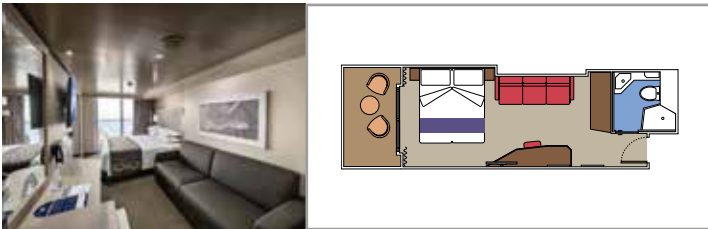

DELUXE BALCONY

BR3

≈17
≈5
13-14
4

› High deck location