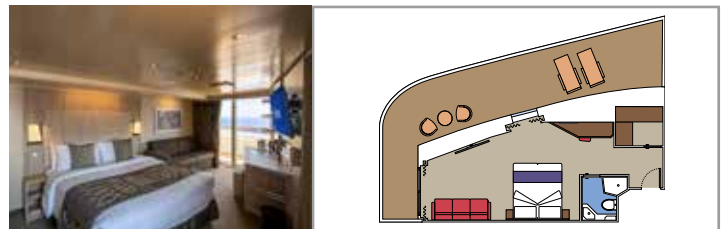

PREMIUM SUITE AUREA WITH TERRACE

SLT

≈28
≈38
9
4

- > Sitting area with sofa
- > Spacious wardrobe