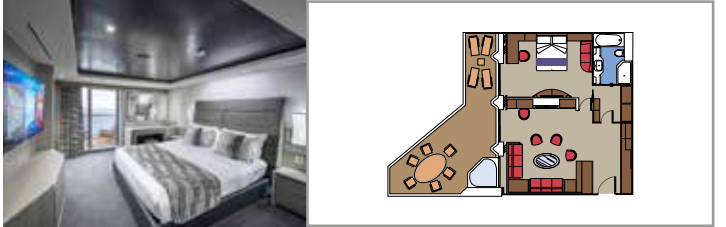

MSC YACHT CLUB ROYAL SUITE YC3

≈62
≈33
16
4

- › Balcony with private whirlpool bath and dining table
- › Separate living area and dining room
- › Walk-in wardrobes