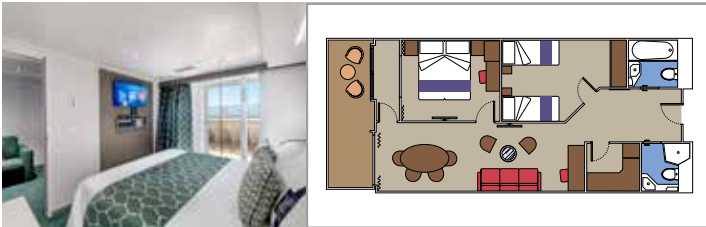

 Deck location

 Accommodating up to

SUITE AUREA

INCLUDED FACILITIES

- Some Suites have balcony with private whirlpool
- Sitting area with sofa
- Spacious wardrobe
- Comfortable double bed or single beds (on request)
- Bathroom with shower or bathtub, vanity area with hairdryer
- Interactive TV, telephone, safe, minibar and air conditioning
- Wifi connection available (for a fee)

TWO-BEDROOM GRAND SUITE AUREA

SD

 ≈49
  ≈17
  11-14
  6

- > Sitting area with sofa or separate living area
- > Two bathrooms, one with bathtub and one with shower, vanity areas with hairdryers
- > 2 bedrooms, one with double bed and one with two single beds
- > Walk-in wardrobe

GRAND SUITE AUREA

SX

 ≈35-49
  ≈10-21
  9-13
  5

- > Sitting area with sofa or separate living area
- > Walk-in wardrobe

PREMIUM SUITE AUREA WITH WHIRLPOOL

SLW

 ≈28
  ≈7
  9-15
  5

- > Balcony with private whirlpool bath
- > Sitting area with sofa
- > Spacious wardrobe

 Accommodating up to

OCEAN VIEW

INCLUDED FACILITIES

- Window with sea view
- Comfortable double bed or single beds (on request)
- Bathroom with shower, vanity area with hairdryer
- Interactive TV, telephone, safe, minibar and air conditioning
- Wifi connection available (for a fee)