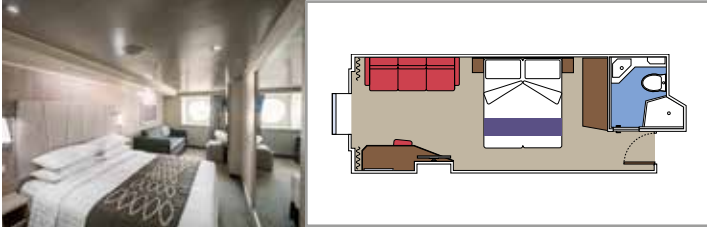

OCEAN VIEW

INCLUDED FACILITIES

- Window with sea view
- Comfortable double bed or single beds (on request)
- Bathroom with shower, vanity area with hairdryer
- Interactive TV, telephone, safe, minibar and air conditioning
- Wifi connection available (for a fee)

DELUXE OCEAN VIEW

OR1

≈17 5 4

› Low deck location

The images are representative only. Size, layout and furniture may vary (within the same cabin category).

Cabin size (m²)

Balcony size (m²)

Deck location

Accommodating up to