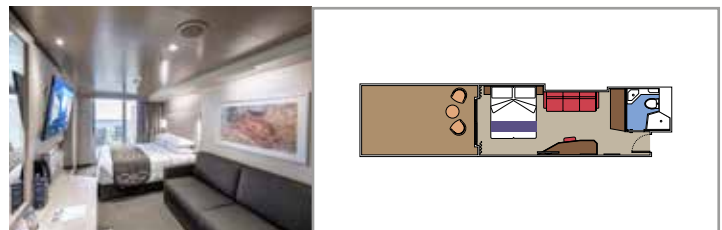

GRAND SUITE AUREA

SX

 ≈35-49
  ≈10-21
  9-13
  5

- > Sitting area with sofa or separate living area
- > Walk-in wardrobe

PREMIUM SUITE AUREA WITH WHIRLPOOL

SLW

 ≈28
  ≈7
  9-15
  5

- > Balcony with private whirlpool bath
- > Sitting area with sofa
- > Spacious wardrobe

PREMIUM SUITE AUREA WITH TERRACE

SLT

 ≈28
  ≈38
  9
  4

- > Sitting area with sofa
- > Spacious wardrobe

PREMIUM SUITE AUREA

SL1

 ≈26-32
  ≈9-14
  9-15
  4

- > Sitting area with sofa
- > Spacious wardrobe

JUNIOR SUITE AUREA

SM

 ≈17
  ≈16
  9
  4

- > Sitting area with sofa
- > Spacious wardrobe

The images are representative only. Size, layout and furniture may vary (within the same cabin category).

 Cabin size (m²)