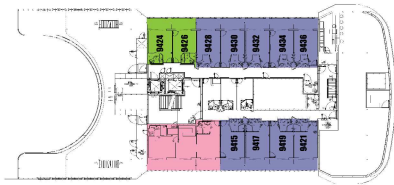

ARANUI 5 PLAN

SKY BAR DECK

Presidential Suite
Superior Deluxe
Deluxe

SUN DECK

Royal Suite
Superior Deluxe
Deluxe

Pool Deck

Royal Suite
Premium Suite
Deluxe

Veranda Deck

Royal Suite
Premium Suite
Suite without balcony

Boat Deck

Royal Suite
Stateroom

Upper Deck

Superior Deluxe
Class C

Main Deck

Superior Deluxe
Stateroom

Lower Deck