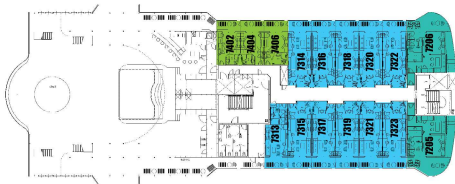

ARANUI 5 PLAN

SKY BAR DECK

Presidential Suite
Superior Deluxe
Deluxe

SUN DECK

Royal Suite
Superior Deluxe
Deluxe

Pool Deck

Royal Suite
Premium Suite
Deluxe

Veranda Deck

Royal Suite
Premium Suite
Suite without balcony

Boat Deck

Royal Suite
Stateroom

Upper Deck

Superior Deluxe
Class C

Main Deck

Superior Deluxe
Stateroom

Lower Deck