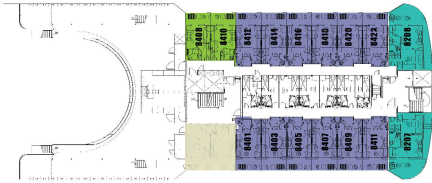

ARANUI 5 PLAN

SKY BAR DECK

Presidential Suite
Superior Deluxe
Deluxe

SUN DECK

Royal Suite
Superior Deluxe
Deluxe

Pool Deck

Royal Suite
Premium Suite
Deluxe

Veranda Deck

Royal Suite
Premium Suite
Suite without balcony

Boat Deck

Royal Suite
Stateroom

Upper Deck

Superior Deluxe
Class C

Main Deck

Superior Deluxe
Stateroom

Lower Deck