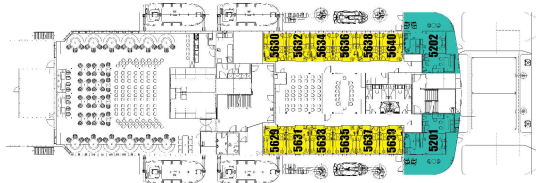

ARANUI 5 PLAN

SKY BAR DECK

Presidential Suite
Superior Deluxe
Deluxe

SUN DECK

Royal Suite
Superior Deluxe
Deluxe

Pool Deck

Royal Suite
Premium Suite
Deluxe

Veranda Deck

Royal Suite
Premium Suite
Suite without balcony

Boat Deck

Royal Suite
Stateroom

Upper Deck

Superior Deluxe
Class C

Main Deck

Superior Deluxe
Stateroom

Lower Deck